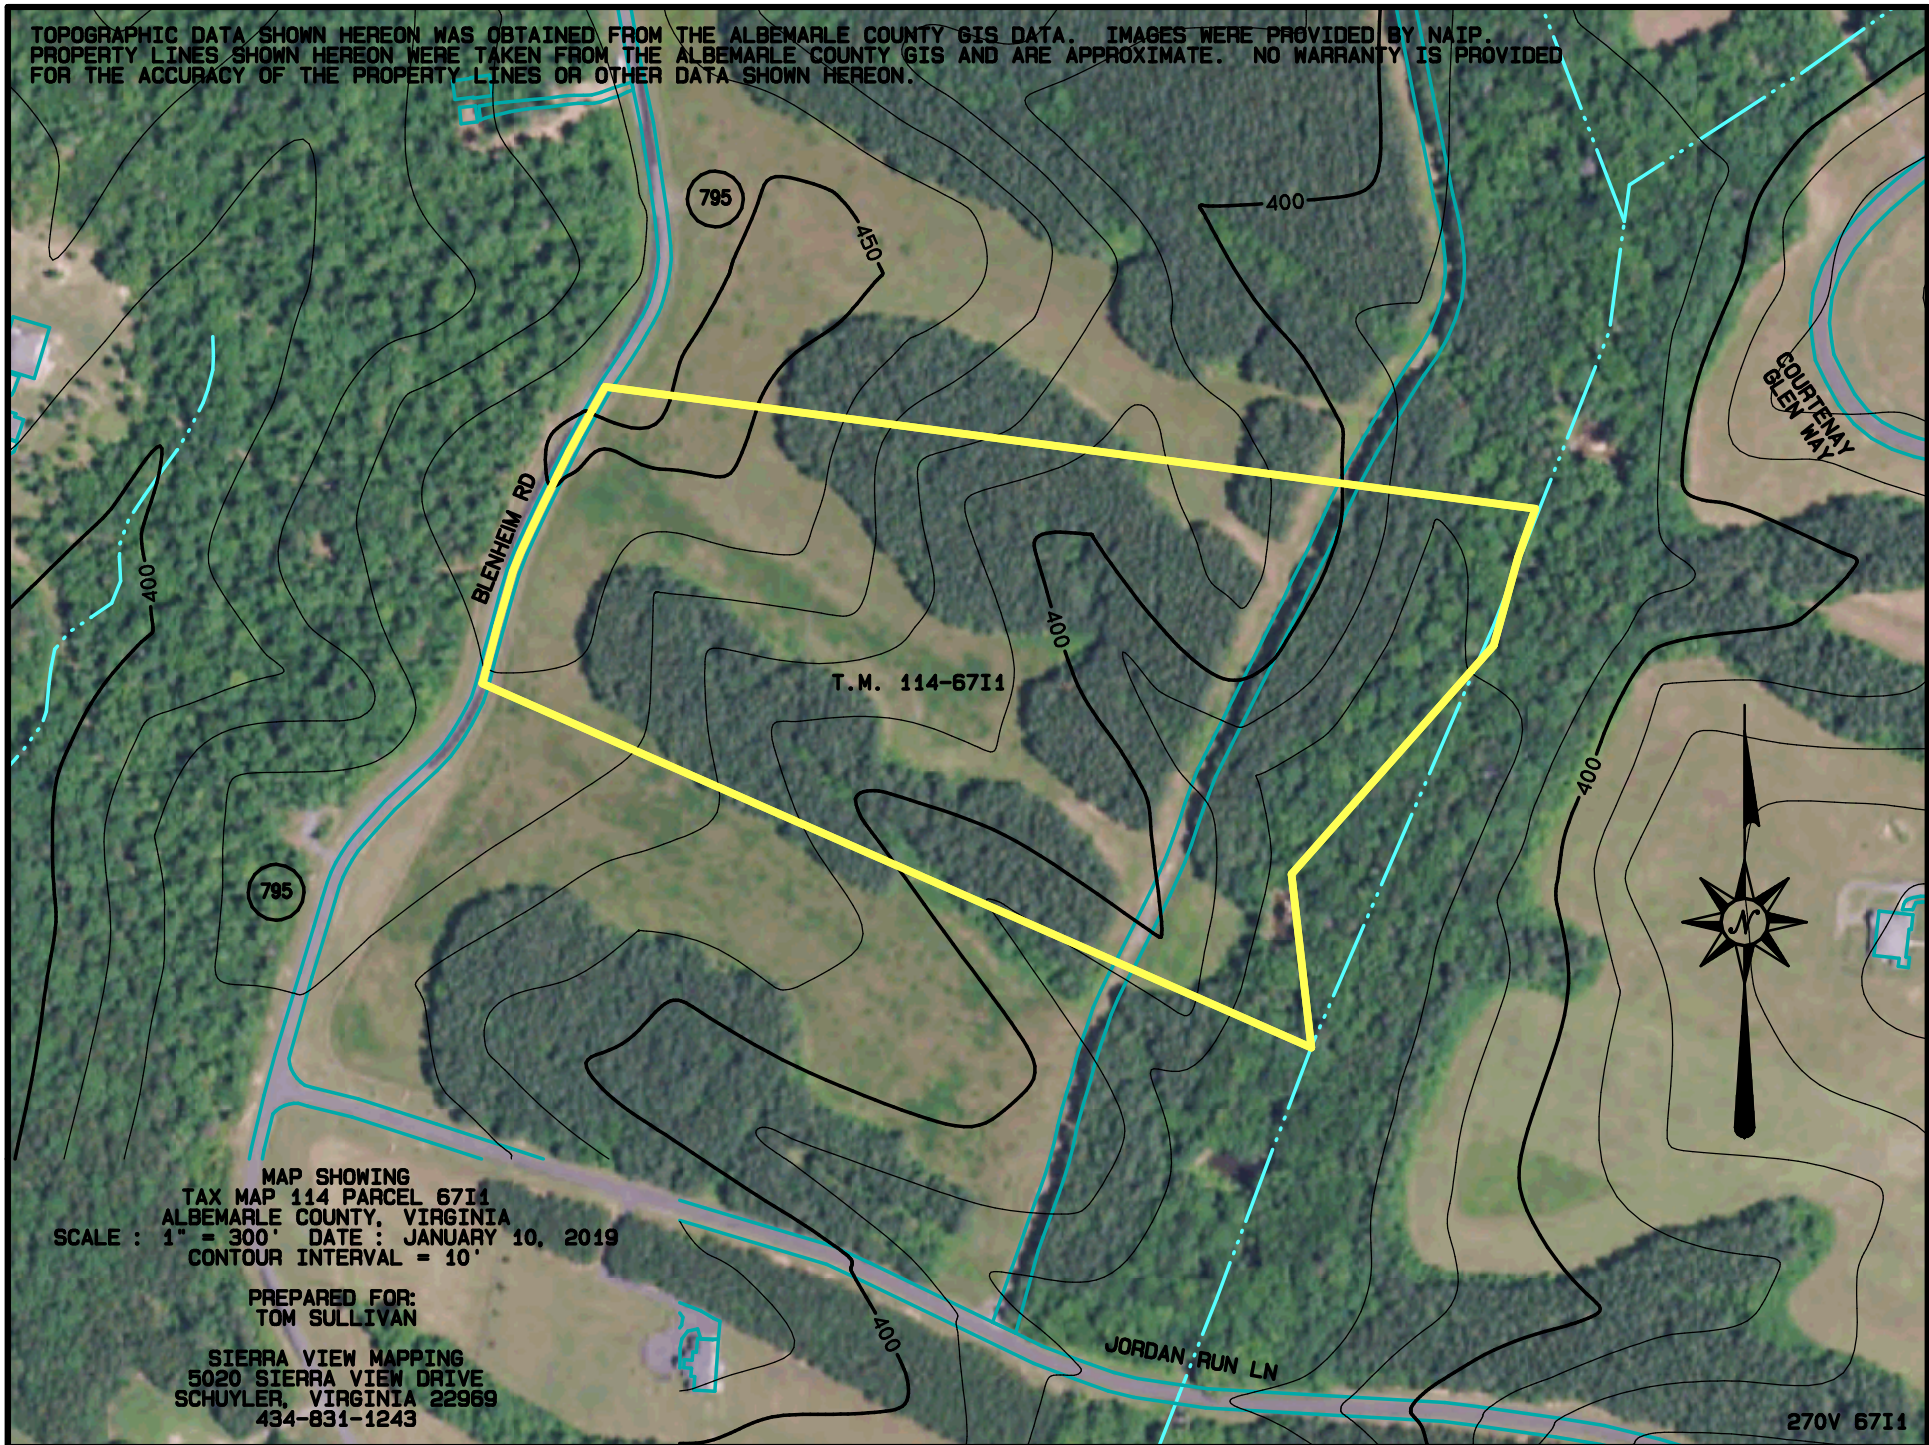

W. MORRIS FOSTER
 LAND SURVEYOR
 NELLYSFORD, VA.

PLAT SHOWING
 PARCEL 7-B
 "THE FARMS AT TURKEY RUN"
 SCOTTSVILLE MAGISTERIAL DISTRICT
 ALBEMARLE COUNTY, VIRGINIA

DATE: 10-31-2012

TOPOGRAPHIC DATA SHOWN HEREON WAS OBTAINED FROM THE ALBEMARLE COUNTY GIS DATA. IMAGES WERE PROVIDED BY NAIP. PROPERTY LINES SHOWN HEREON WERE TAKEN FROM THE ALBEMARLE COUNTY GIS AND ARE APPROXIMATE. NO WARRANTY IS PROVIDED FOR THE ACCURACY OF THE PROPERTY LINES OR OTHER DATA SHOWN HEREON.

MAP SHOWING
TAX MAP 114 PARCEL 6711
ALBEMARLE COUNTY, VIRGINIA
SCALE : 1" = 300' DATE : JANUARY 10, 2019
CONTOUR INTERVAL = 10'

PREPARED FOR:
TOM SULLIVAN

SIERRA VIEW MAPPING
5020 SIERRA VIEW DRIVE
SCHUYLER, VIRGINIA 22969
434-831-1243

270V 6711