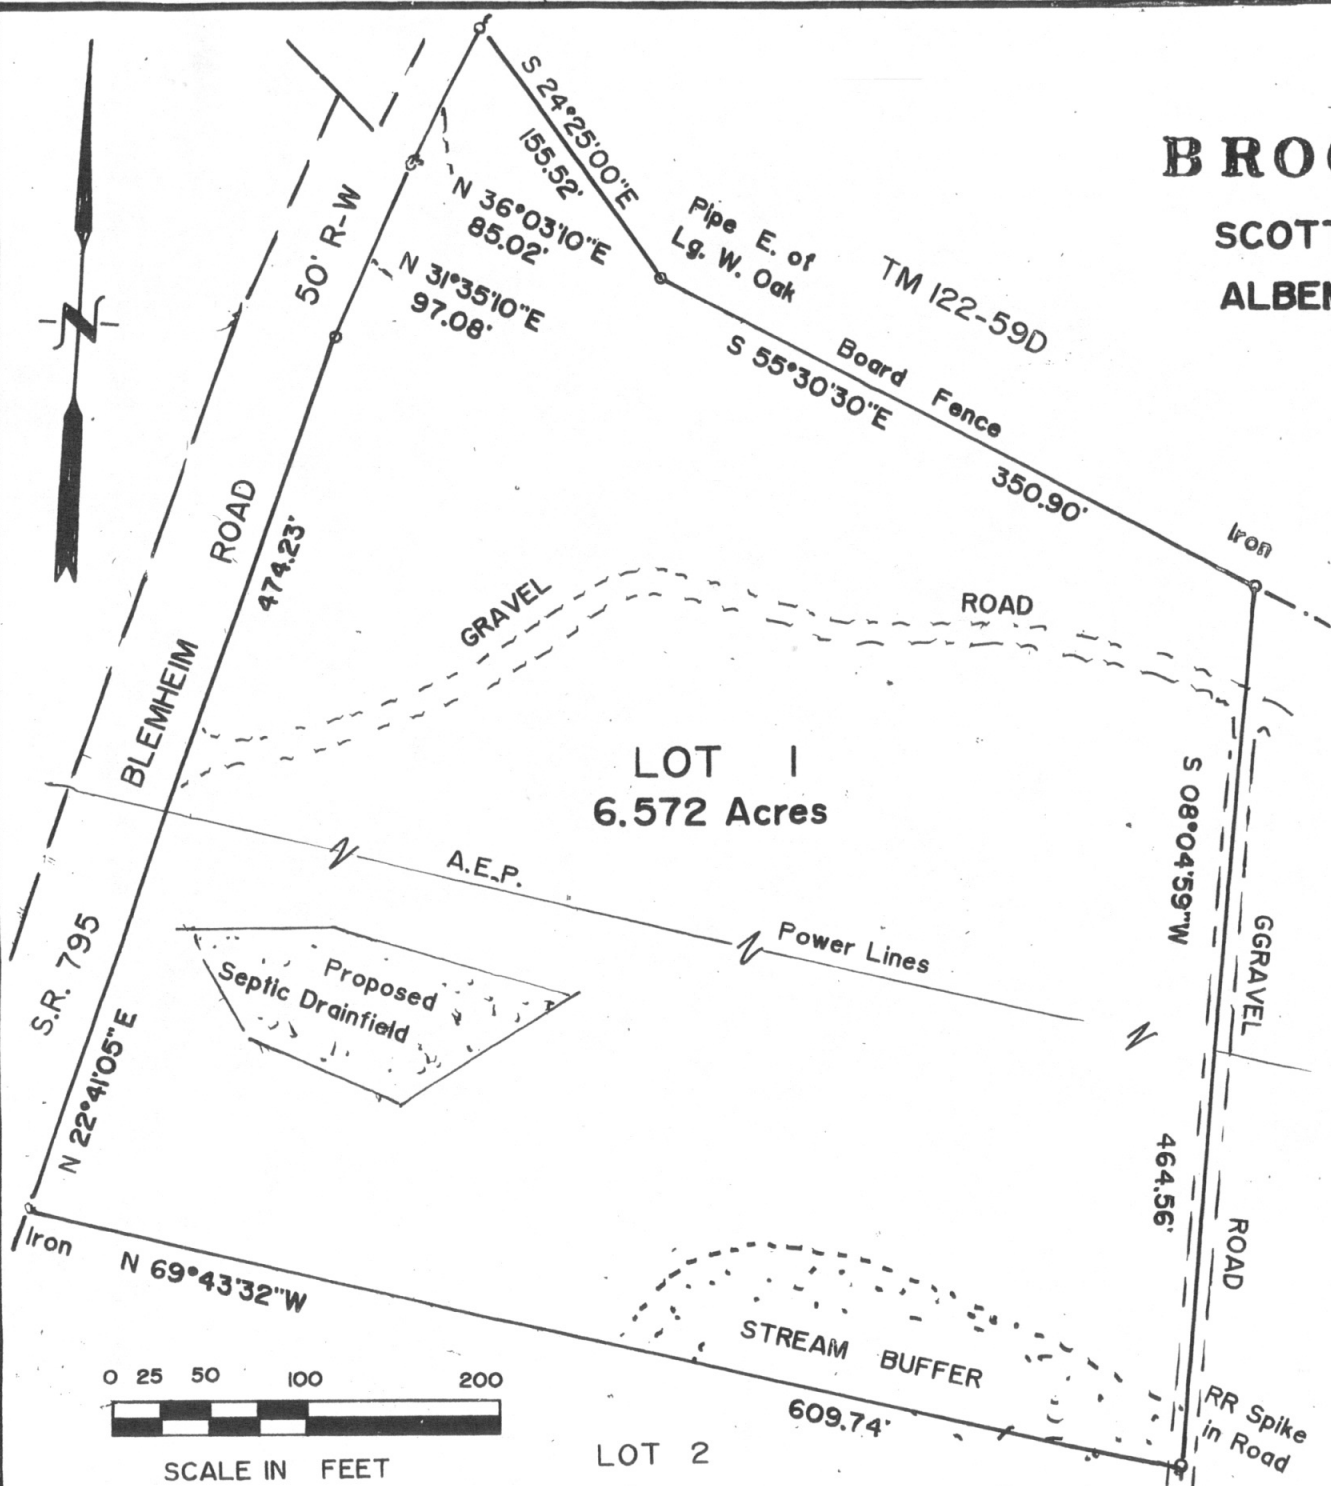

LOT 1  
**BROOMFIELD FARM**

SCOTTSVILLE MAGIS. DISTRICT  
ALBEMARLE COUNTY, VIRGINIA

DATE: 01-30-2019

**W. MORRIS FOSTER**  
LAND SURVEYOR  
NELLYSFORD, VA.

LOT 1  
6.572 Acres

TM 122-22