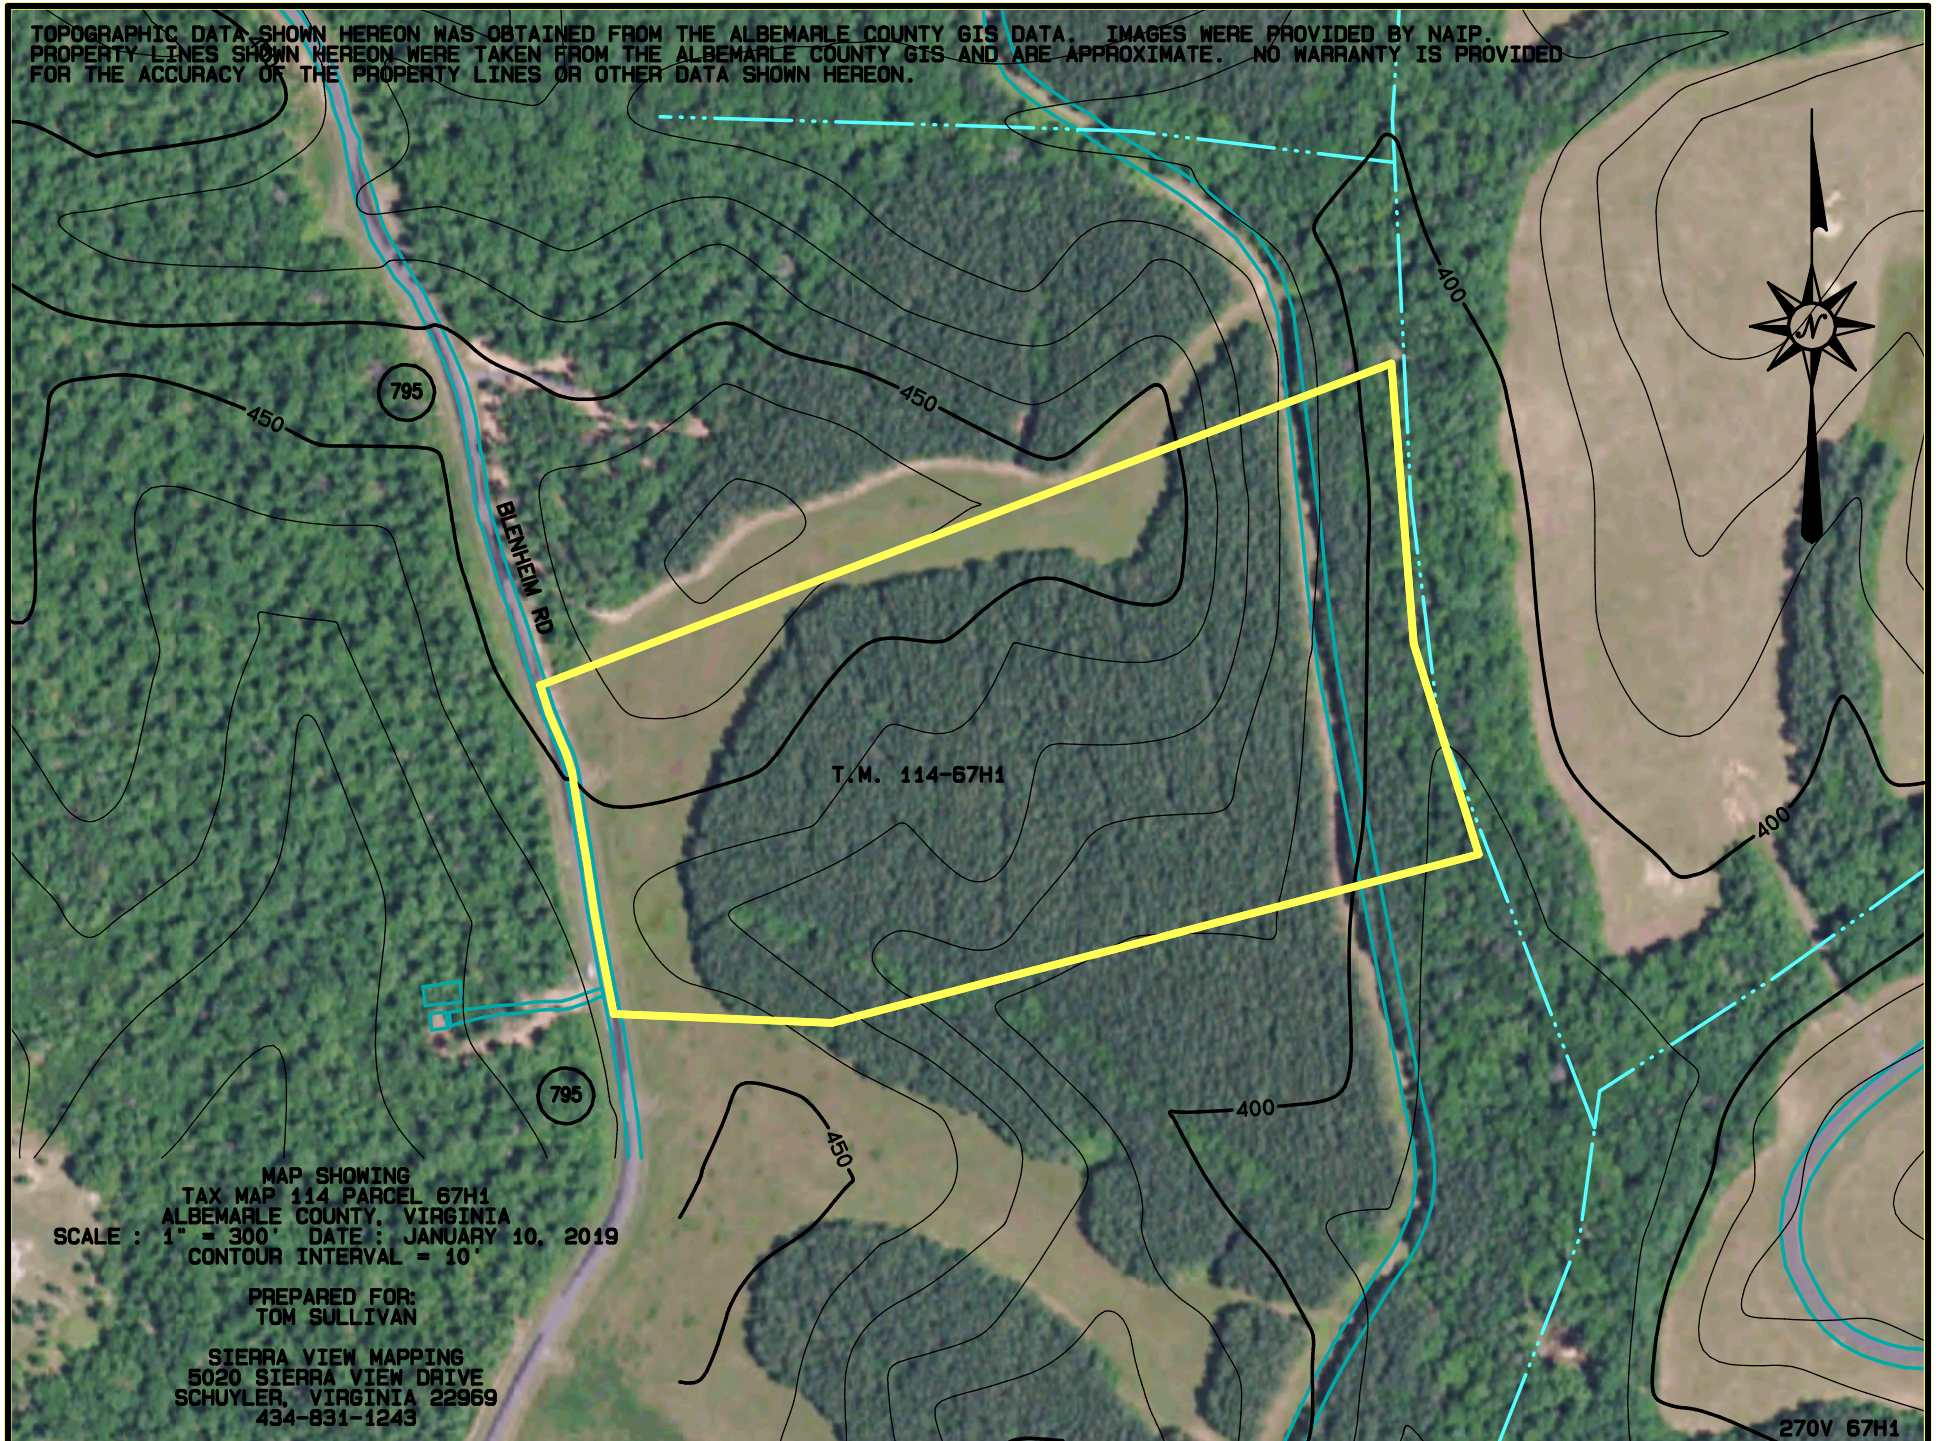

W. MORRIS FOSTER  
 LAND SURVEYOR  
 NELLYSFORD, VA.

PLAT SHOWING

PARCEL 6-B

"THE FARMS AT TURKEY RUN"

SCOTTSVILLE MAGISTERIAL DISTRICT  
 ALBEMARLE COUNTY, VIRGINIA

DATE: 10-31-2012

SCALE IN FEET

TOPOGRAPHIC DATA SHOWN HEREON WAS OBTAINED FROM THE ALBEMARLE COUNTY GIS DATA. IMAGES WERE PROVIDED BY NAIP.  
PROPERTY LINES SHOWN HEREON WERE TAKEN FROM THE ALBEMARLE COUNTY GIS AND ARE APPROXIMATE. NO WARRANTY IS PROVIDED  
FOR THE ACCURACY OF THE PROPERTY LINES OR OTHER DATA SHOWN HEREON.

T.M. 114-67H1

MAP SHOWING  
TAX MAP 114 PARCEL 67H1  
ALBEMARLE COUNTY, VIRGINIA  
SCALE : 1" = 300' DATE : JANUARY 10, 2019  
CONTOUR INTERVAL = 10'

PREPARED FOR:  
TOM SULLIVAN

SIERRA VIEW MAPPING  
5020 SIERRA VIEW DRIVE  
SCHUYLER, VIRGINIA 22969  
434-831-1243

270V 67H1