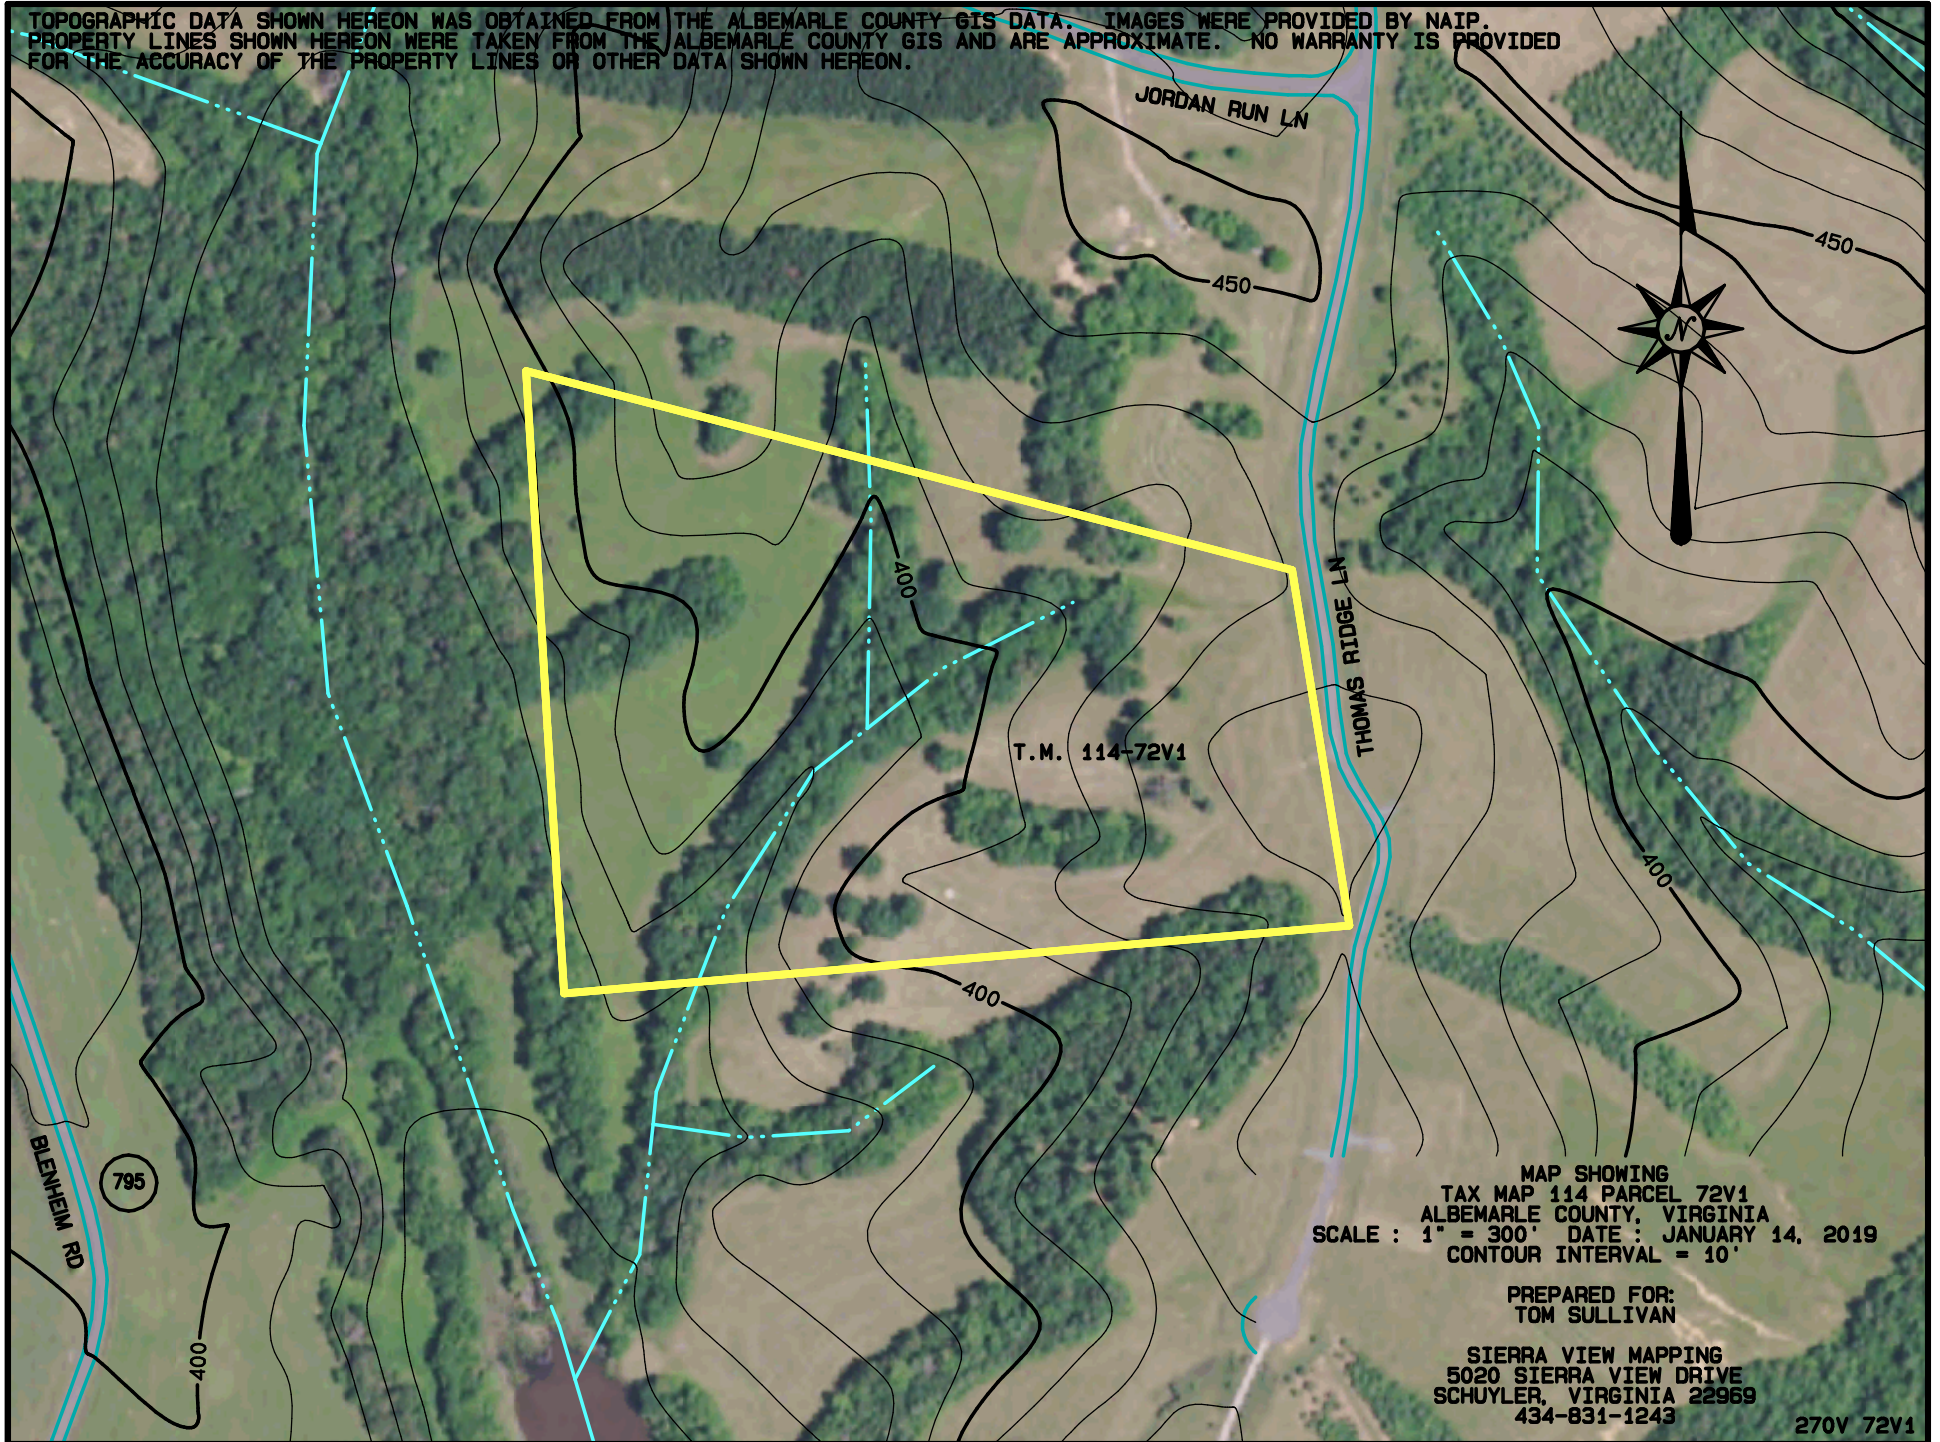

W. MORRIS FOSTER  
LAND SURVEYOR

PLAT SHOWING  
LOT 21B

" THE FARMS AT TURKEY RUI  
SCOTTSVILLE MAGISTERIAL DISTR  
ALBEMARLE COUNTY, VIRGII

DATE: 12-28- 2009 REV.:

TOPOGRAPHIC DATA SHOWN HEREON WAS OBTAINED FROM THE ALBEMARLE COUNTY GIS DATA. IMAGES WERE PROVIDED BY NAIP. PROPERTY LINES SHOWN HEREON WERE TAKEN FROM THE ALBEMARLE COUNTY GIS AND ARE APPROXIMATE. NO WARRANTY IS PROVIDED FOR THE ACCURACY OF THE PROPERTY LINES OR OTHER DATA SHOWN HEREON.

MAP SHOWING  
TAX MAP 114 PARCEL 72V1  
ALBEMARLE COUNTY, VIRGINIA  
SCALE : 1" = 300' DATE : JANUARY 14, 2019  
CONTOUR INTERVAL = 10'

PREPARED FOR:  
TOM SULLIVAN

SIERRA VIEW MAPPING  
5020 SIERRA VIEW DRIVE  
SCHUYLER, VIRGINIA 22969  
434-831-1243

270V 72V1