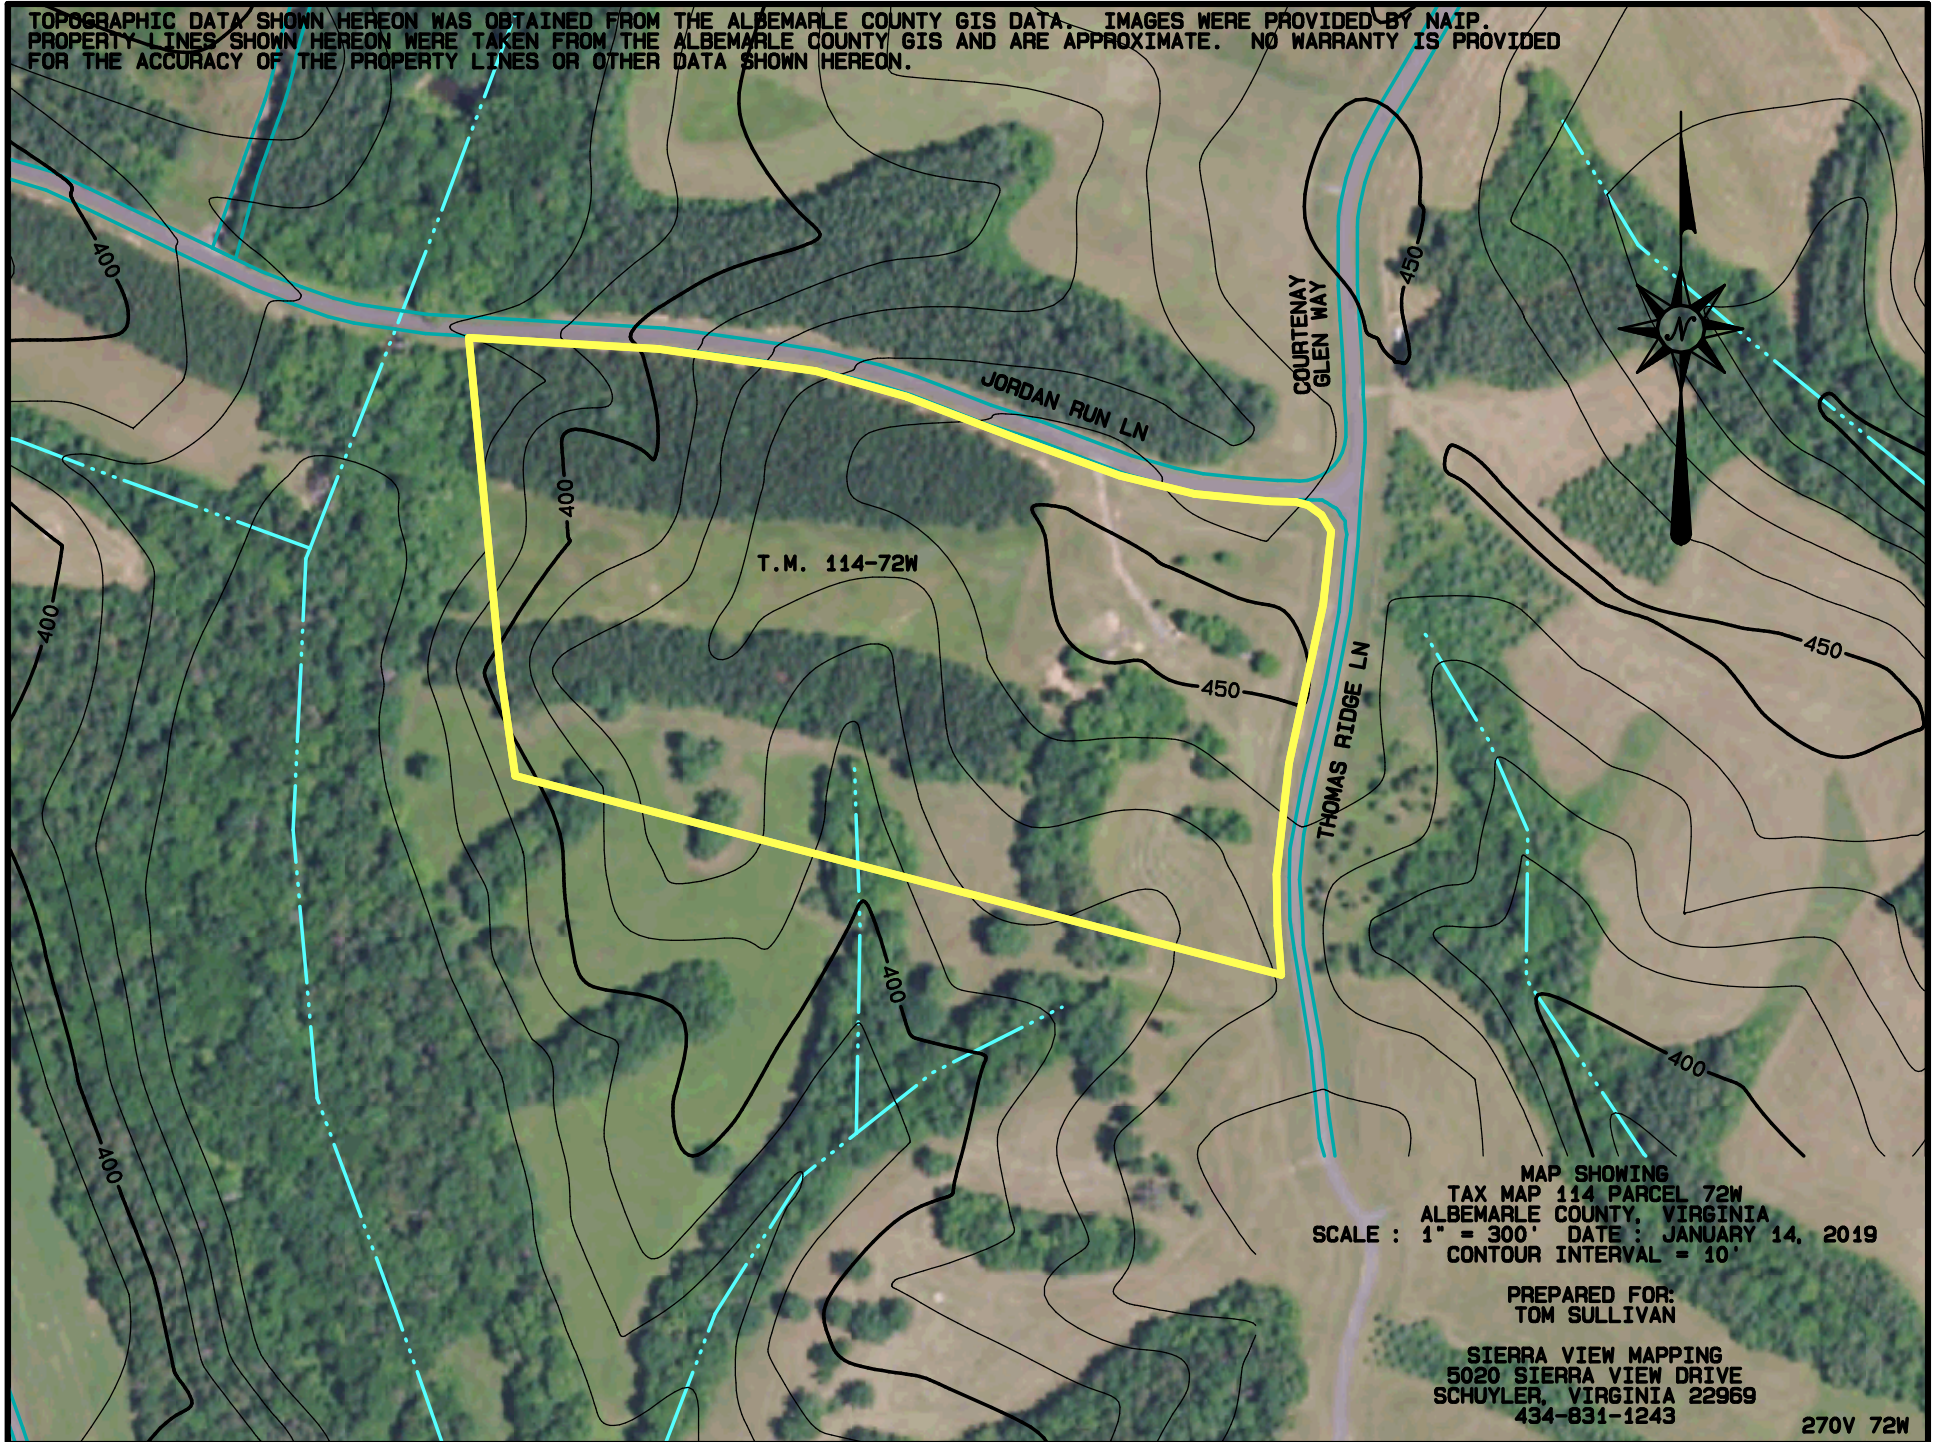

NORTH
GPS

W. MORRIS FOSTER

PLAT SHOWING
 Revised LOT 22
 " THE FARMS AT TURKEY RUN "
 SCOTTSVILLE MAGISTERIAL DISTRICT
 ALBEMARLE COUNTY, VIRGINIA

TOPOGRAPHIC DATA SHOWN HEREON WAS OBTAINED FROM THE ALBEMARLE COUNTY GIS DATA. IMAGES WERE PROVIDED BY NAIP.
PROPERTY LINES SHOWN HEREON WERE TAKEN FROM THE ALBEMARLE COUNTY GIS AND ARE APPROXIMATE. NO WARRANTY IS PROVIDED
FOR THE ACCURACY OF THE PROPERTY LINES OR OTHER DATA SHOWN HEREON.

MAP SHOWING
TAX MAP 114 PARCEL 72W
ALBEMARLE COUNTY, VIRGINIA
SCALE : 1" = 300' DATE : JANUARY 14, 2019
CONTOUR INTERVAL = 10'

PREPARED FOR:
TOM SULLIVAN

SIERRA VIEW MAPPING
5020 SIERRA VIEW DRIVE
SCHUYLER, VIRGINIA 22969
434-831-1243