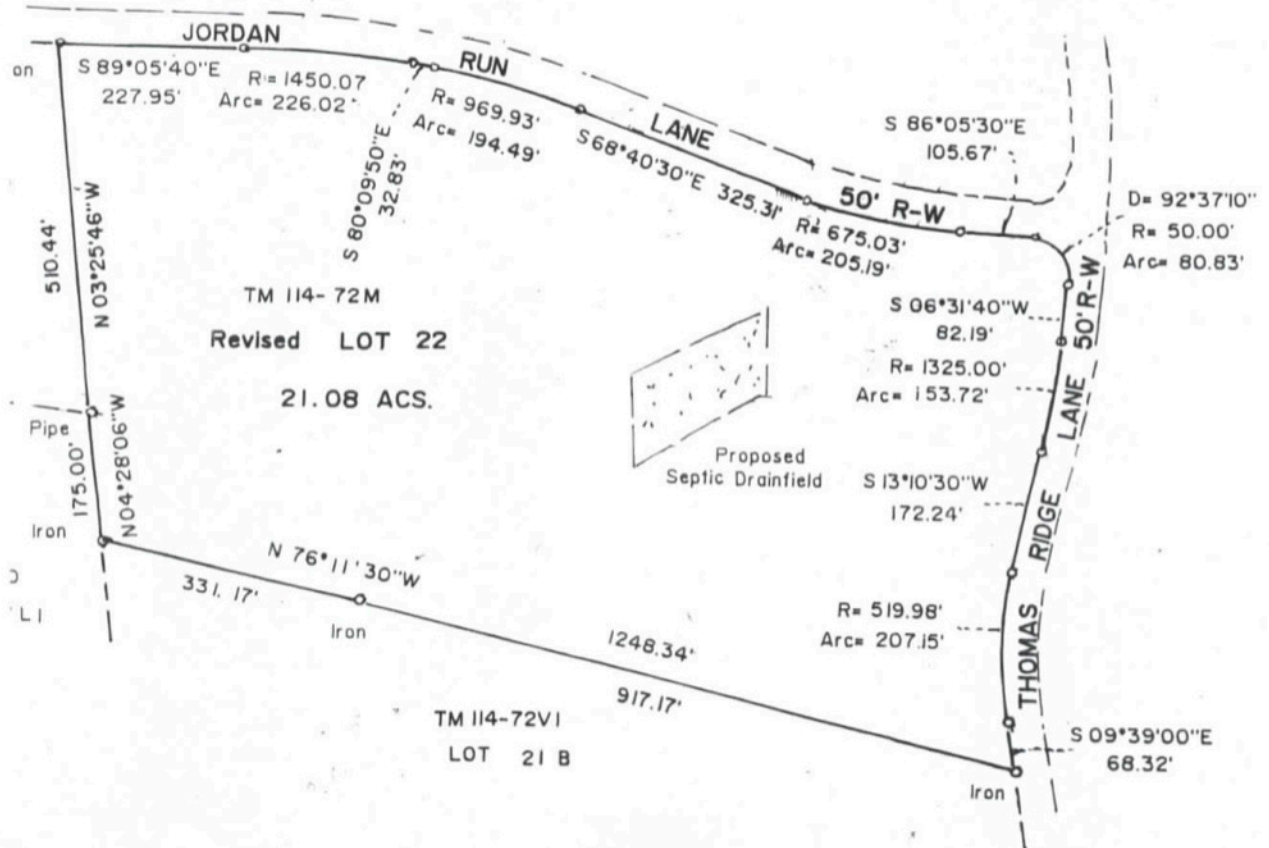

NORTH
GPS

W. MORRIS FOSTER

PLAT SHOWING
 Revised LOT 22
 " THE FARMS AT TURKEY RUN "
 SCOTTSVILLE MAGISTERIAL DISTRICT
 ALBEMARLE COUNTY, VIRGINIA

TOPOGRAPHIC DATA SHOWN HEREON WAS OBTAINED FROM THE ALBEMARLE COUNTY GIS DATA. IMAGES WERE PROVIDED BY NAIP.
PROPERTY LINES SHOWN HEREON WERE TAKEN FROM THE ALBEMARLE COUNTY GIS AND ARE APPROXIMATE. NO WARRANTY IS PROVIDED
FOR THE ACCURACY OF THE PROPERTY LINES OR OTHER DATA SHOWN HEREON.

MAP SHOWING
TAX MAP 114 PARCEL 72W
ALBEMARLE COUNTY, VIRGINIA
SCALE : 1" = 300' DATE : JANUARY 14, 2019
CONTOUR INTERVAL = 10'

PREPARED FOR:
TOM SULLIVAN

SIERRA VIEW MAPPING
5020 SIERRA VIEW DRIVE
SCHUYLER, VIRGINIA 22969
434-831-1243