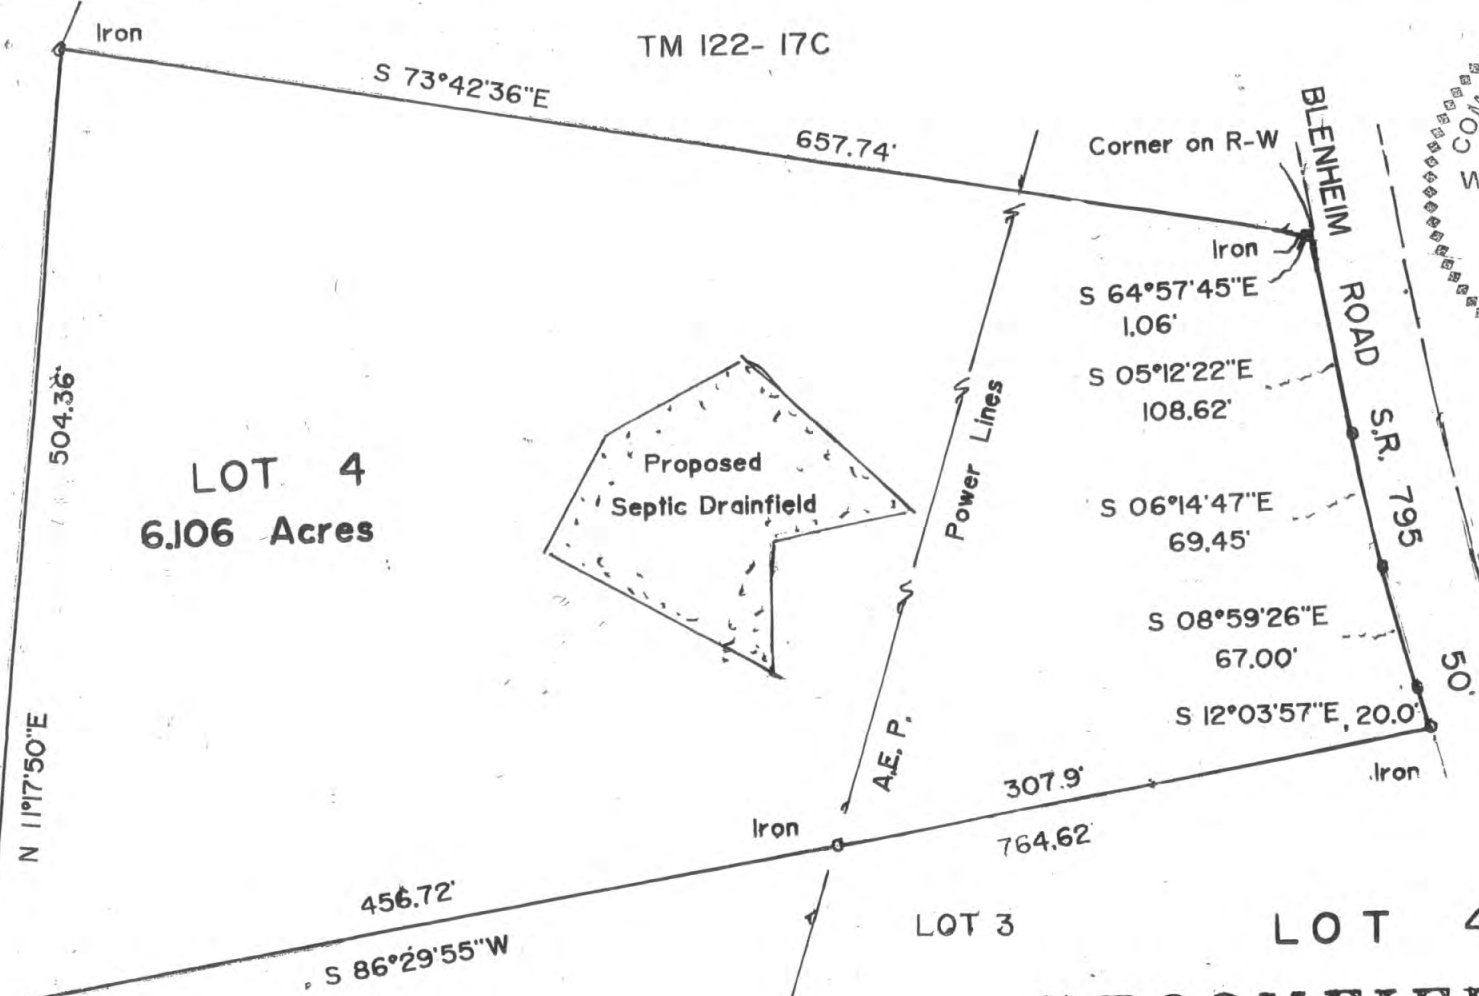

LOT 4  
6.106 Acres

**BROOMFIELD FARM**  
SCOTTSVILLE MAGIS. DISTRICT  
ALBEMARLE COUNTY, VIRGINIA

DATE : 01-30-2019

**W. MORRIS FOSTER**  
LAND SURVEYOR  
NELLYSFORD, VA.