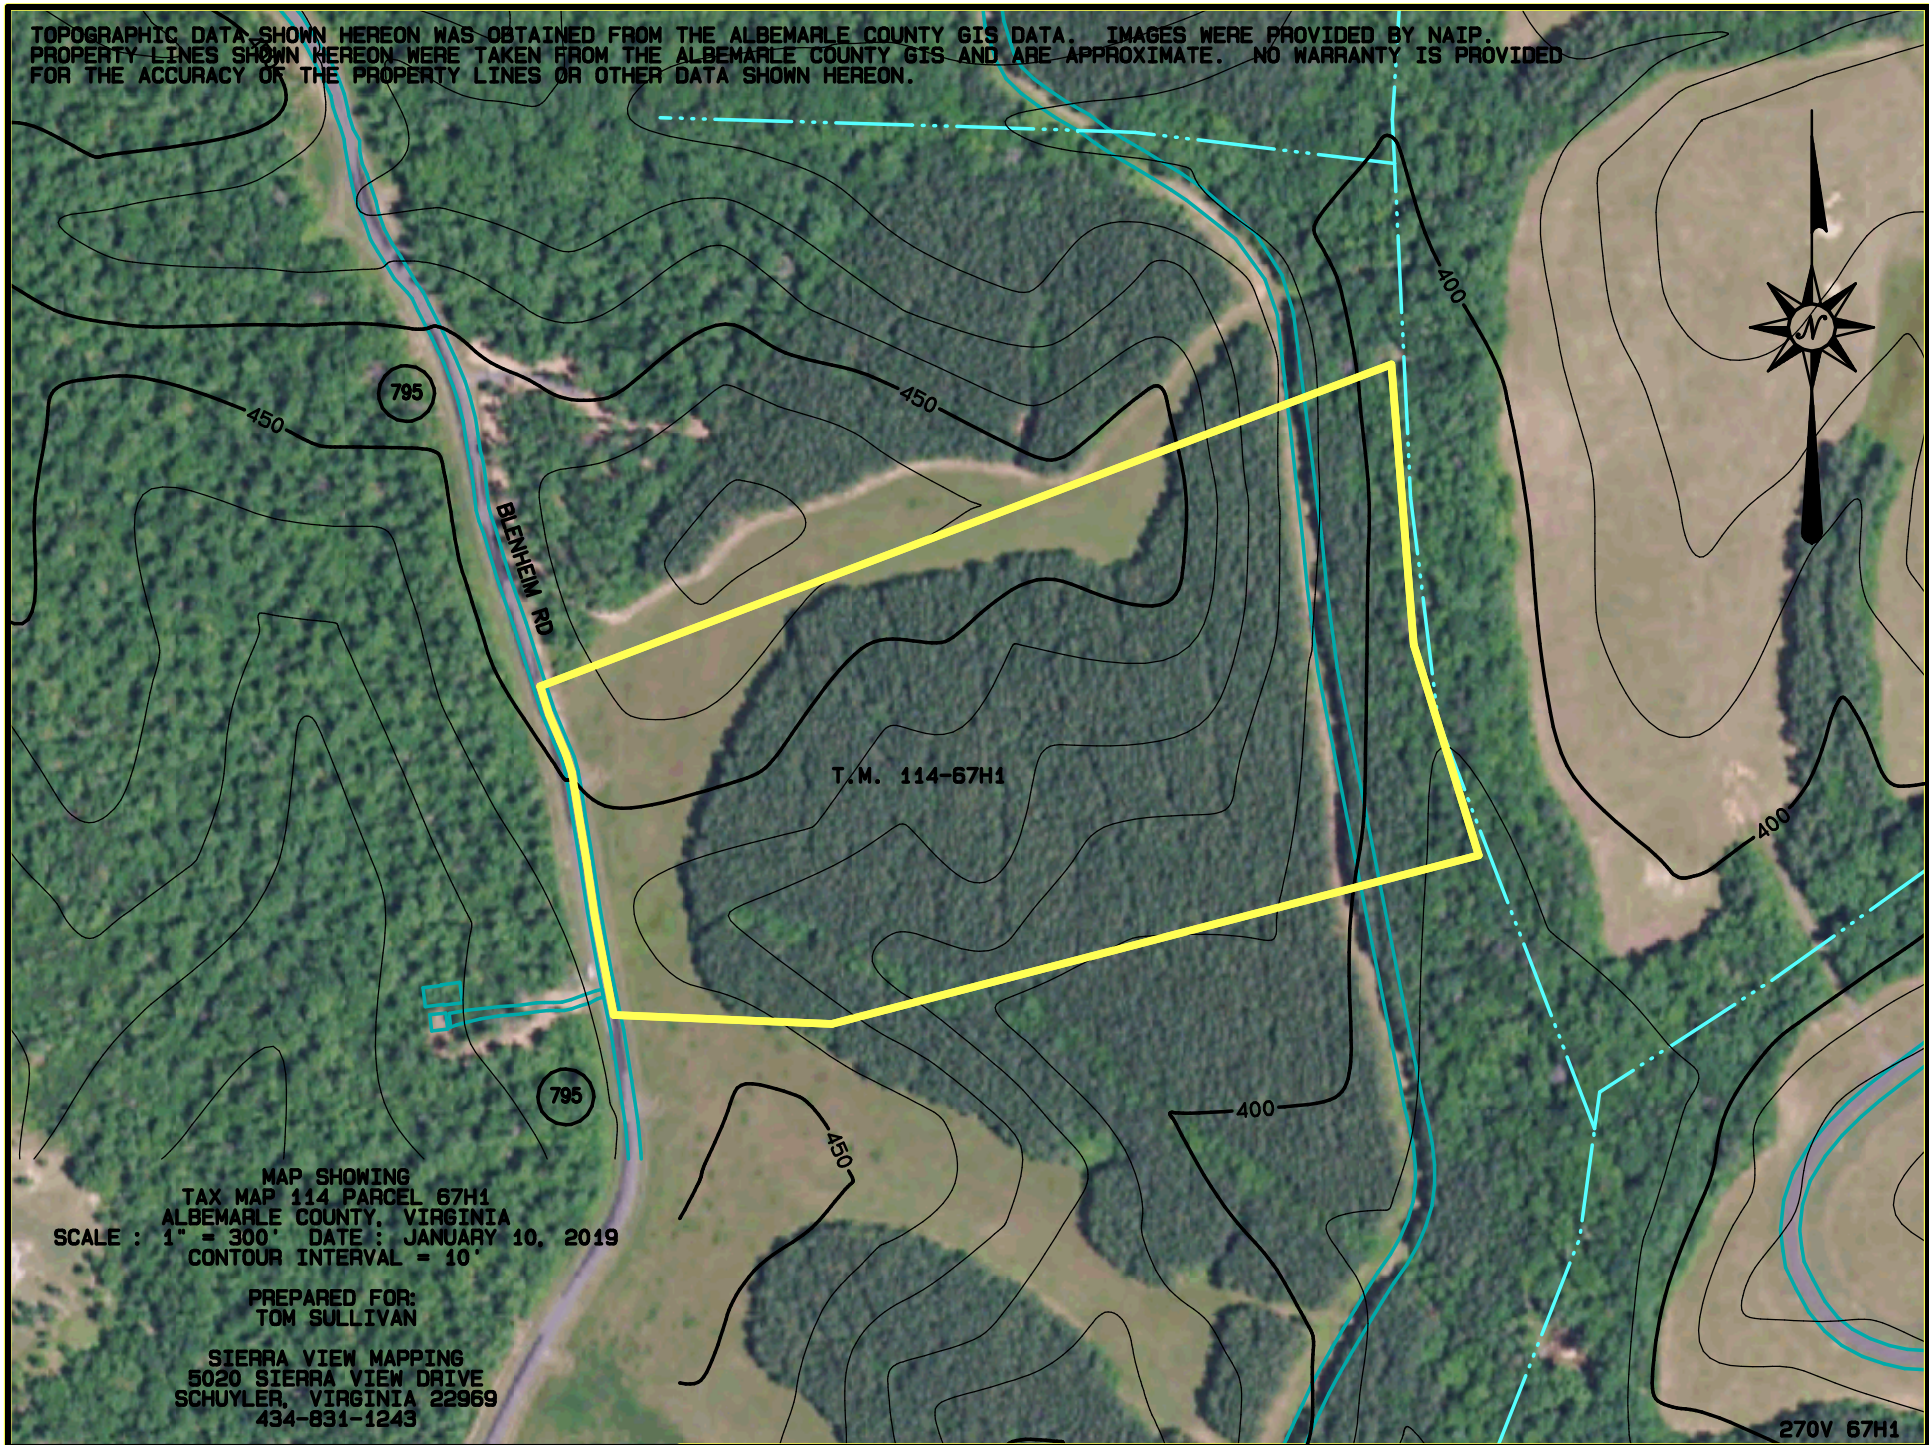

TOPOGRAPHIC DATA SHOWN HEREON WAS OBTAINED FROM THE ALBEMARLE COUNTY GIS DATA. IMAGES WERE PROVIDED BY NAIP. PROPERTY LINES SHOWN HEREON WERE TAKEN FROM THE ALBEMARLE COUNTY GIS AND ARE APPROXIMATE. NO WARRANTY IS PROVIDED FOR THE ACCURACY OF THE PROPERTY LINES OR OTHER DATA SHOWN HEREON.

T.M. 114-67H1

MAP SHOWING  
TAX MAP 114 PARCEL 67H1  
ALBEMARLE COUNTY, VIRGINIA  
SCALE : 1" = 300' DATE : JANUARY 10, 2019  
CONTOUR INTERVAL = 10'

PREPARED FOR:  
TOM SULLIVAN

SIERRA VIEW MAPPING  
5020 SIERRA VIEW DRIVE  
SCHUYLER, VIRGINIA 22969  
434-831-1243

270V 67H1