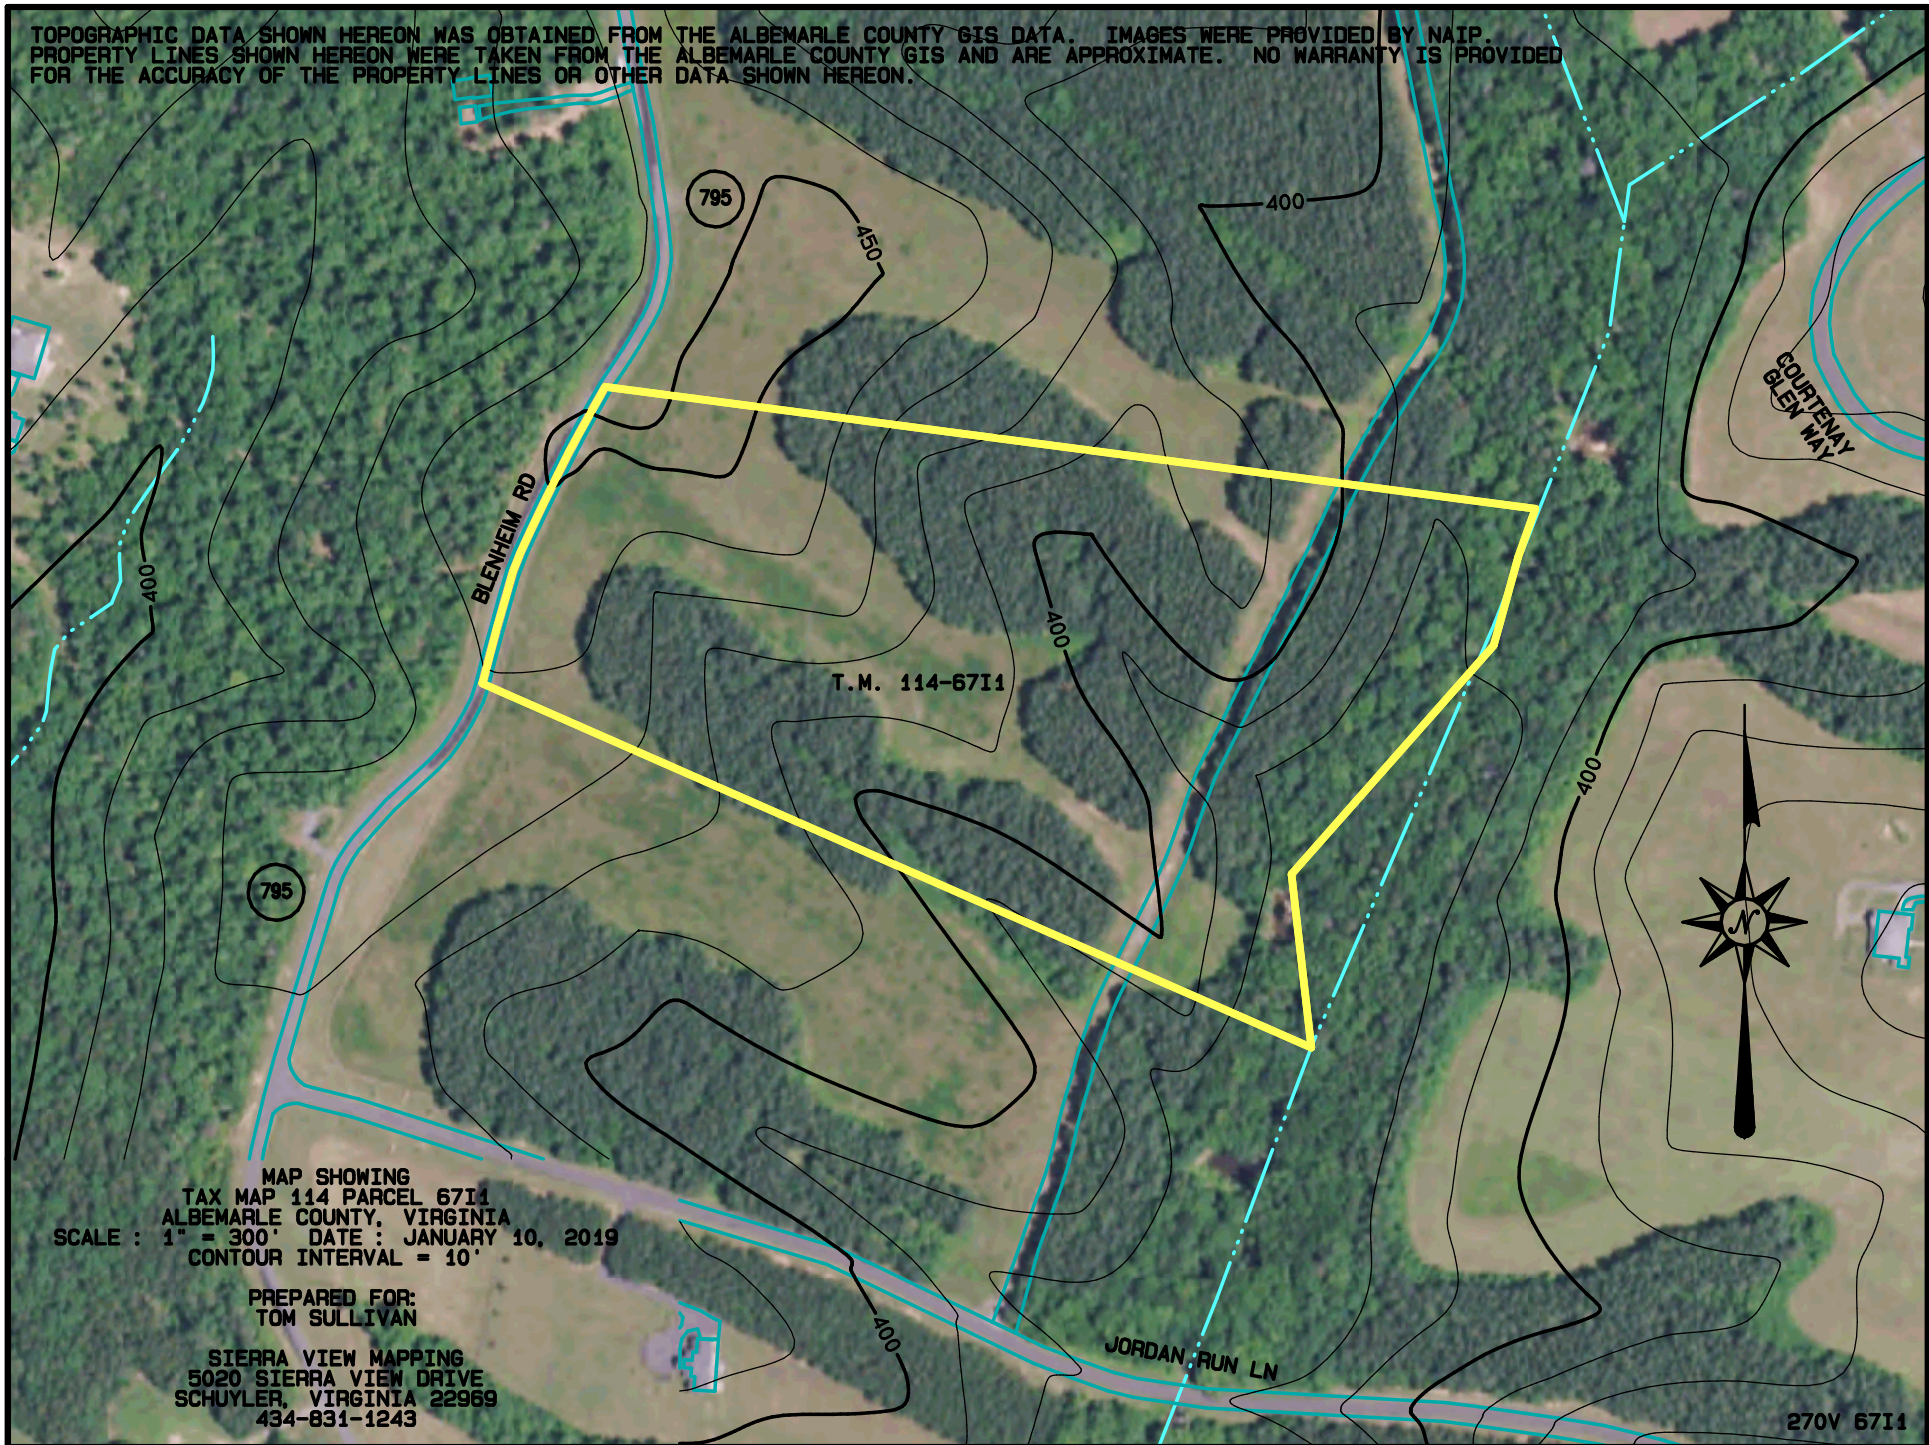

W. MORRIS FOSTER
 LAND SURVEYOR
 NELLYSFORD, VA.

PLAT SHOWING
 PARCEL 7-B
 "THE FARMS AT TURKEY RUN"
 SCOTTSVILLE MAGISTERIAL DISTRICT
 ALBEMARLE COUNTY, VIRGINIA

DATE: 10-31-2012

TOPOGRAPHIC DATA SHOWN HEREON WAS OBTAINED FROM THE ALBEMARLE COUNTY GIS DATA. IMAGES WERE PROVIDED BY NAIP. PROPERTY LINES SHOWN HEREON WERE TAKEN FROM THE ALBEMARLE COUNTY GIS AND ARE APPROXIMATE. NO WARRANTY IS PROVIDED FOR THE ACCURACY OF THE PROPERTY LINES OR OTHER DATA SHOWN HEREON.

MAP SHOWING
TAX MAP 114 PARCEL 67I1
ALBEMARLE COUNTY, VIRGINIA
SCALE : 1" = 300' DATE : JANUARY 10, 2019
CONTOUR INTERVAL = 10'

PREPARED FOR:
TOM SULLIVAN

SIERRA VIEW MAPPING
5020 SIERRA VIEW DRIVE
SCHUYLER, VIRGINIA 22969
434-831-1243

270V 67I1